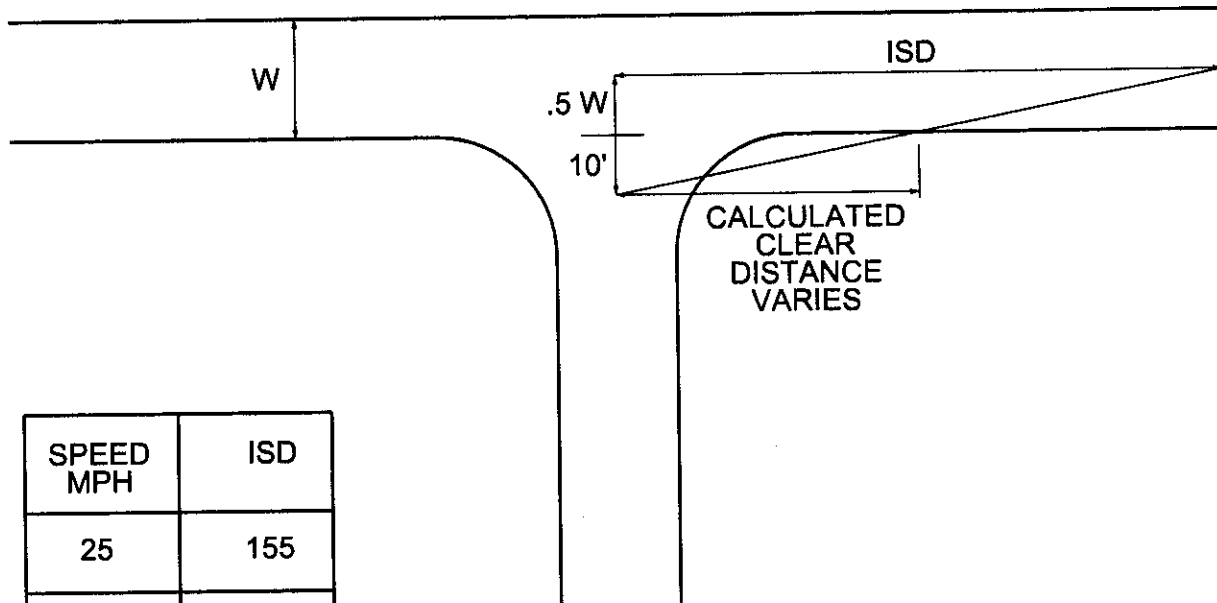

## INTERSECTION SIGHT DISTANCE (SIGHT TRIANGLE)

SPEED MPH	ISD
25	155
30	200
35	250
40	305
45	360

ISD=INTERSECTION SIGHT DISTANCE